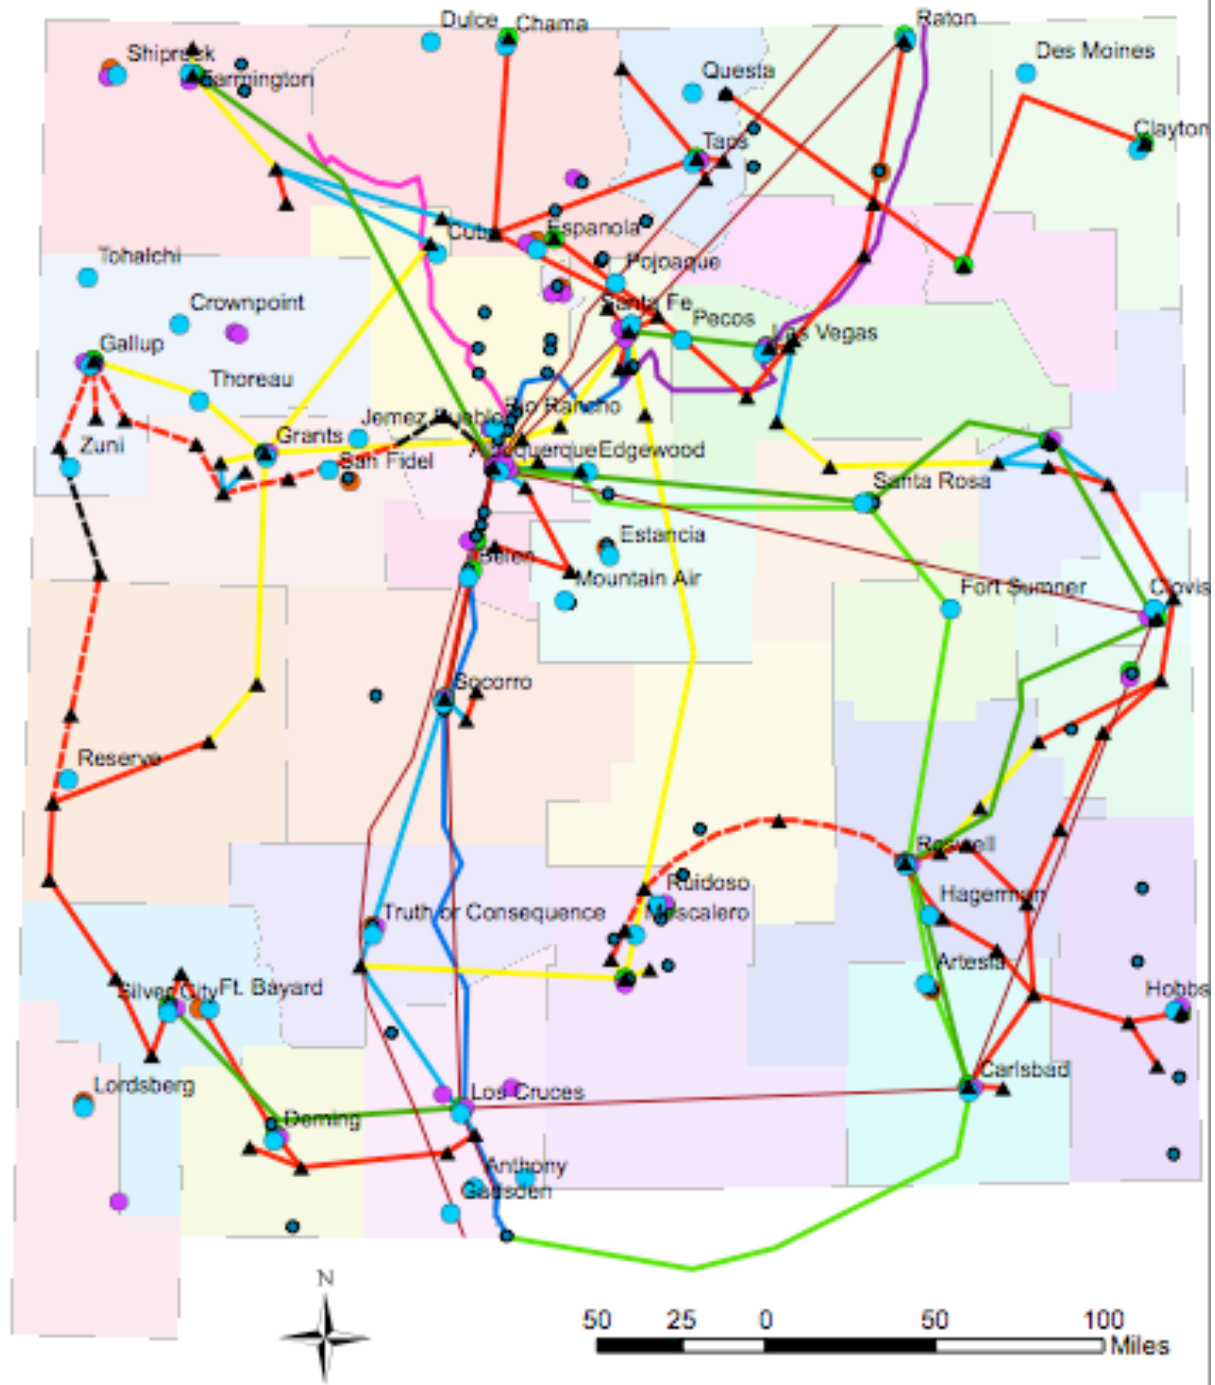

New Mexico Integrated Network and Sites

New Mexico Integrated Network Sites

- ▲ Microwave Tower
- Clinical Video Teleconferencing
- Libraries
- Supercomputing Applications Centers' Gateway Sites
- Metropolitan Area Networks
- Telehealth networking sites
- NM LambdaRail
- Future NMDOT Fiber

Wire NM Digital Microwave Path

- Analog Microwave Network
- DMW Sites to be Constructed
- Digital Microwave Network
- - - - - In Process DMW Network
- Limited Digital Microwave

Wire NM Optical Networks

- NE Fiber
- NW Fiber
- RGON Fiber
- SE Fiber